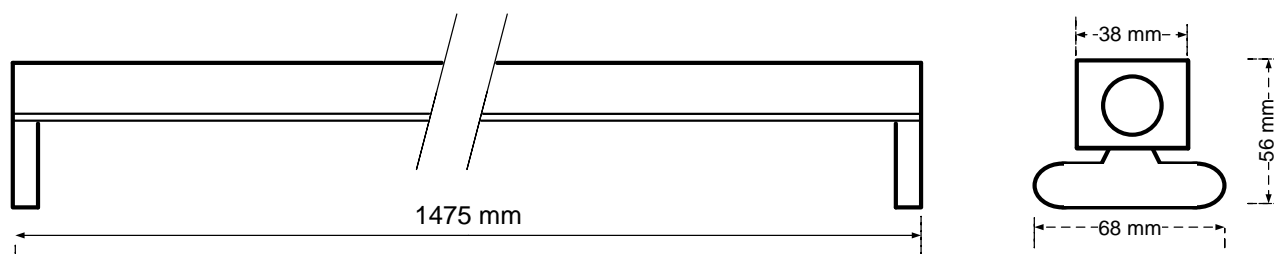

805-136

General Information

Order Code	805-136
Product Description	CYFELCO B T5 2X49 DIM
Application	Offices, shops, educational and public centres, etc.
Installation	Ceiling Surface Mounted Luminaire
Luminaire type	Slim Line Batten for T5 Lamps
Light Source	T5 Fluorescent Tube
Number of light sources	2 pcs (not included)
Gear	Vossloh-Schwabe Dimmable Electronic Ballast (HF)
Dimming	Dimmable
Standards	2014/30/EU Electromagnetic Compatibility Directive 2014/35/EU Low Voltage Directive
CE mark	Yes
Warranty	X years

Electrical Data

Lamp Power	49 W
Input voltage	220-240 V
Input Frequency	50-60 Hz
Protection class	Class I

Mechanical Characteristics

Housing Material	Sheet steel 0,5mm
Surface Finish	White powder coating (RAL 9003)
Ingress protection code	IP 20 [Finger-protected]
Mechanical impact protection code	IK03
Dimensions LxWxH	1475x38x56mm

Logistics

Packing	1 pc per resistant carton
Net weight	xx kg
Gross weight	xx kg
Volume	Xx m ³

Dimensional Drawing

ELMASCO INDUSTRIES S.A.

Head Office : 44 K. Palama, 14343 N. Chalkidona, Athens, Greece

Production Plant : Ag. Adrianos, 21100 Nafplio, Greece